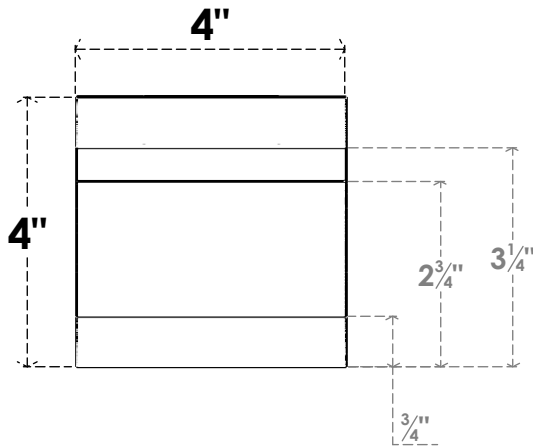

ITEM NUMBER: RFTURO040X04000X20000X004NEB00RCPR

4"W X 4"H X 20"L TIMBERTHANE ROUGH CEDAR NEW BRIGHTON FAUX WOOD OPEN RAFTER TAIL, 4"L END, PRIMED TAN

20"

ISOMETRIC

FRONT PROFILE

GENERATED DATE : 03/02/2023