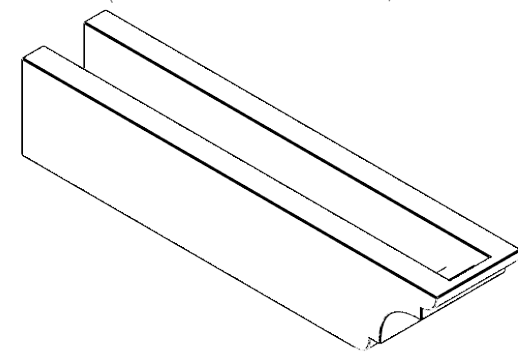

ITEM NUMBER: RFTURO040X04000X20000X004NEB00RCPR

4"W X 4"H X 20"L TIMBERTHANE ROUGH CEDAR NEW BRIGHTON FAUX WOOD OPEN RAFTER TAIL, 4"L END, PRIMED TAN

20"

ISOMETRIC

FRONT PROFILE

GENERATED DATE : 03/02/2023

EKENA MILLWORK
2300 WEST MAIN ST.
CLARKSVILLE, TX 75426
TOLL FREE: 866-607-0453
WWW.EKENAMILLWORK.COM

NOTES

1. INSTALLATION TO BE COMPLETED IN ACCORDANCE WITH MANUFACTURER'S SPECIFICATIONS.
2. DRAWING MAY NOT BE TO SCALE
3. THIS DRAWING IS INTENDED FOR DESIGN AND PLANNING PURPOSES ONLY.
4. ALL INFORMATION CONTAINED HEREIN WAS CURRENT AT THE TIME OF DEVELOPMENT BUT MUST BE REVIEWED AND APPROVED BY THE PRODUCT MANUFACTURER TO BE CONSIDERED ACCURATE.
5. TIMBERTHANE ARCHITECTURAL PRODUCTS ARE MADE FROM HIGH DENSITY URETHANE AND COME FACTORY PRIMED