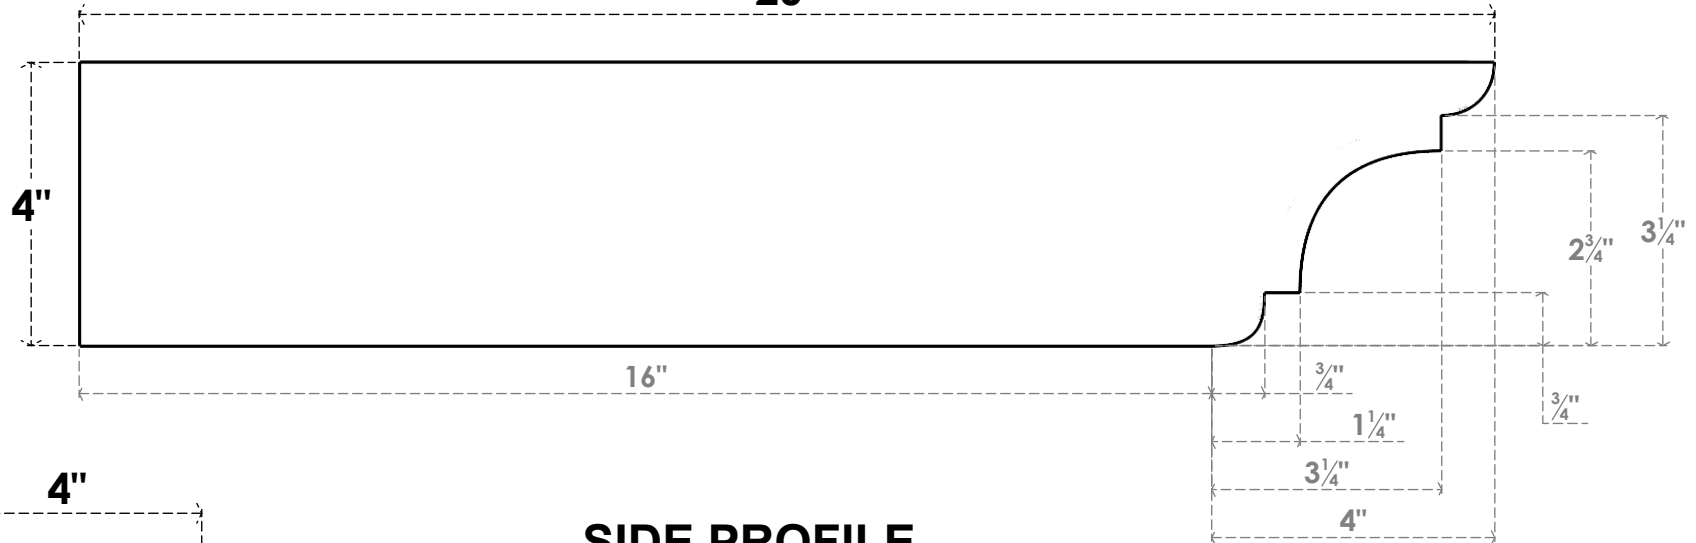

ITEM NUMBER: RFTURO040X04000X20000X004NEB00RCPR

4"W X 4"H X 20"L TIMBERTHANE ROUGH CEDAR NEW BRIGHTON FAUX WOOD OPEN RAFTER TAIL, 4"L END, PRIMED TAN

20"

ISOMETRIC

FRONT PROFILE

GENERATED DATE : 03/02/2023